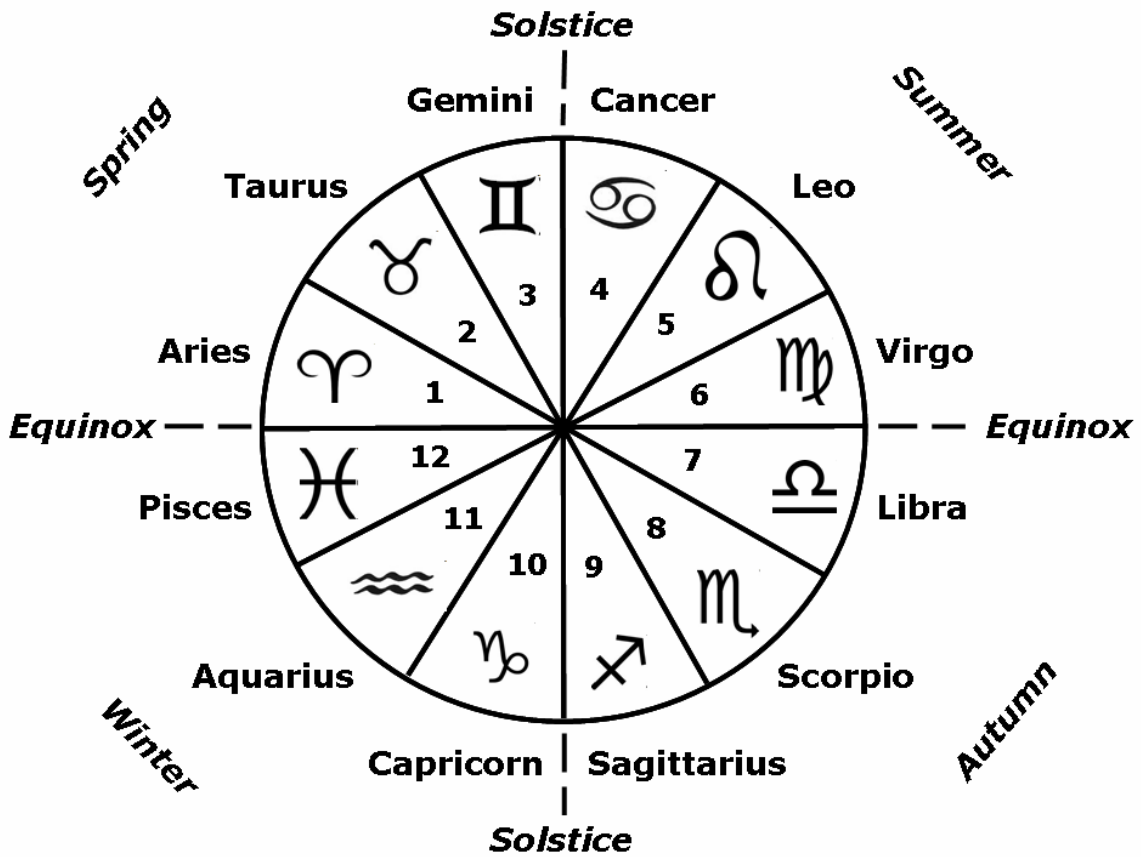

Introduction to Astrotheology

Santos Bonacci & Johan Oldenkamp

The table below shows the bodily locations of common diseases, based on the moment of birth. This relation is based on the three *decanates* (or *decans* for short) per Zodiac sign. A decan is the division of the full period of a Zodiac sign (of 30 degrees of arc) into three equal periods (of 10 degrees of arc). Roughly, we can say that the people who were born on the day numbers of 21 and higher belong to the first decan. The second decan corresponds to the day numbers from 1 to 10. The remaining day numbers (11 up to 20) belong to the third decan. The table below shows the corresponding disease for each decan per Zodiac sign.

Zodiac Sign	Focus	1st Decan	2nd Decan	3rd Decan
<i>Aries</i>	Head	Skull	Migraine	Concentration
<i>Taurus</i>	Throat	Nose	Throat	Ears
<i>Gemini</i>	Arms	Smell	Lungs	Speak
<i>Cancer</i>	Chest	Skin	Body Fat	Touch
<i>Leo</i>	Heart	Heart	Blood	Circulation
<i>Virgo</i>	Belly	Appetite	Stomach	Digestion
<i>Libra</i>	Kidneys	Metabolism	Bowels	Excrement
<i>Scorpio</i>	Genitals	Sexuality	Genitals	Hormones
<i>Sagittarius</i>	Thighs	Farsightedness	Eyes	Nearsightedness
<i>Capricorn</i>	Knees	Spine	Bones	Joints
<i>Aquarius</i>	Ankle	Arms	Legs	Movement
<i>Pisces</i>	Feet	Concentration	Nerves	Reflexes